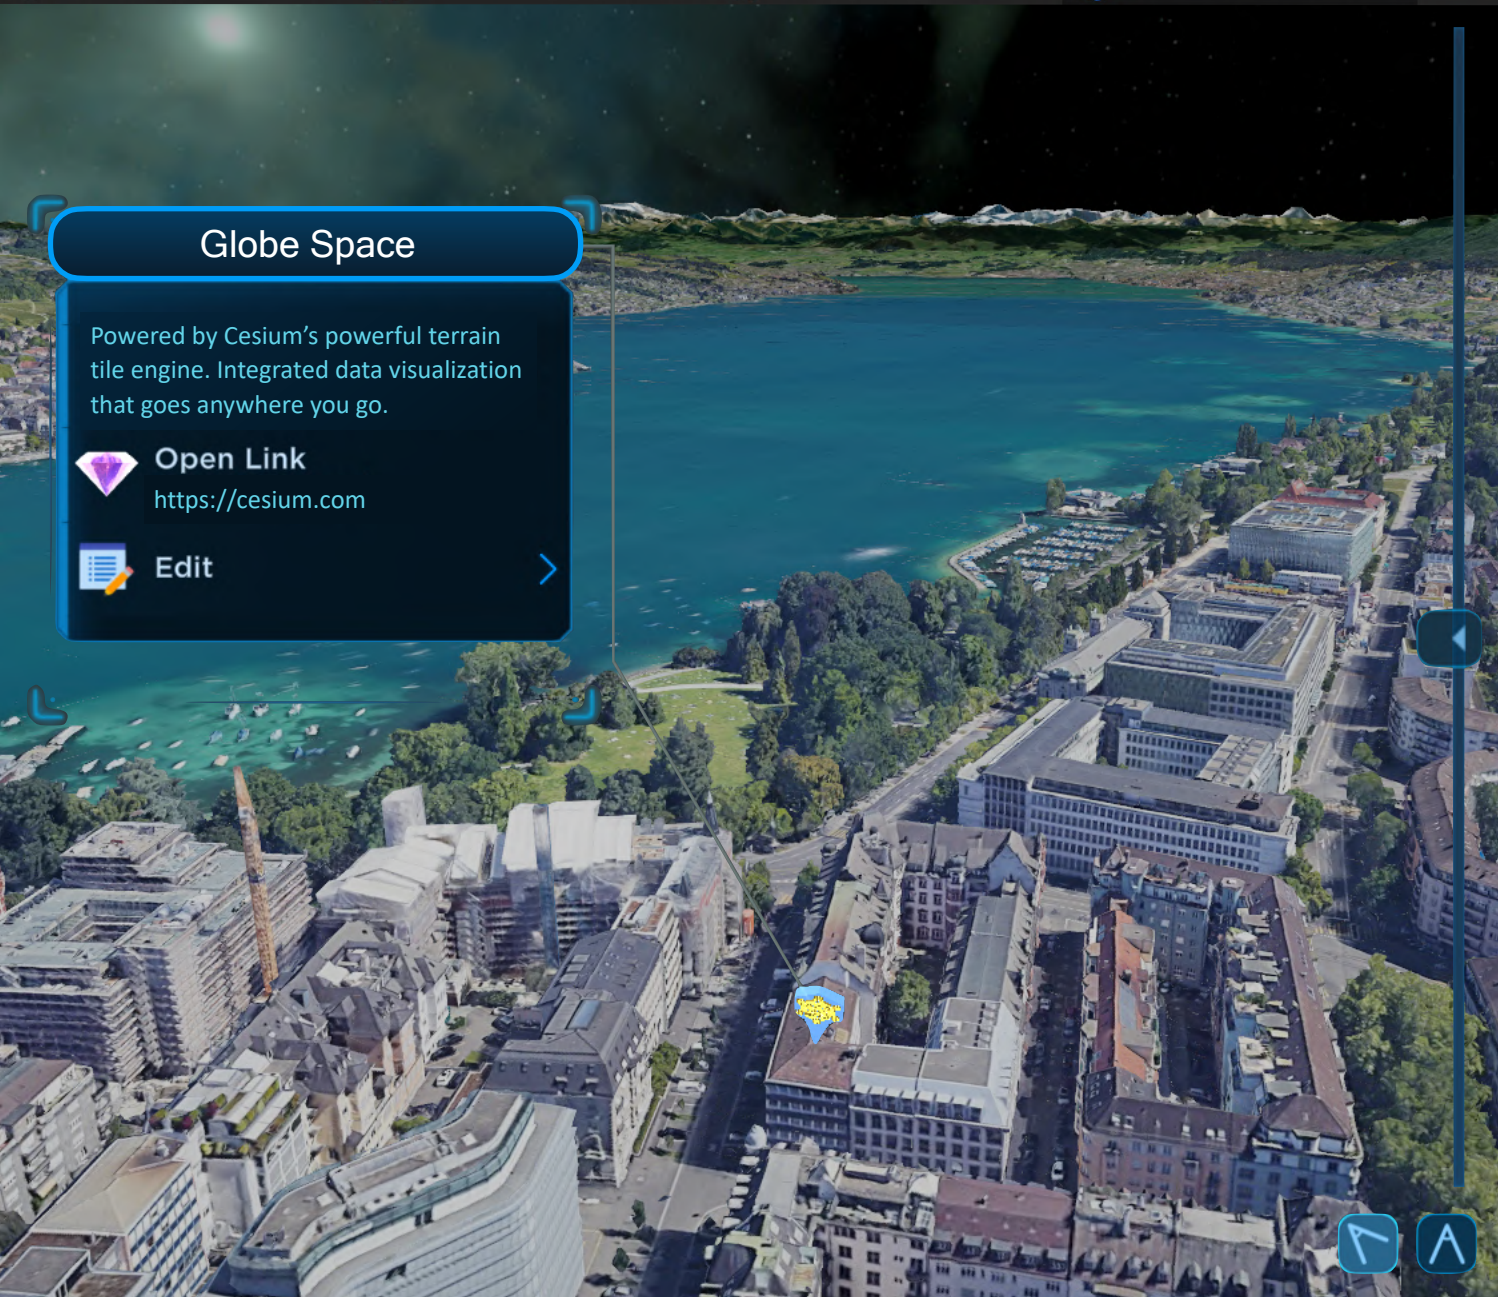

Globe Space

Powered by Cesium's powerful terrain tile engine. Integrated data visualization that goes anywhere you go.

Open Link
<https://cesium.com>

Edit

https://cesium.com

CESIUM

The Platform for 3D Geospatial

Cesium is the open platform for software applications designed to unleash the power of 3D data.

TRUSTED BY THOUSANDS

Bentley **Google**

KOMATSU **Unity**

UNREAL ENGINE