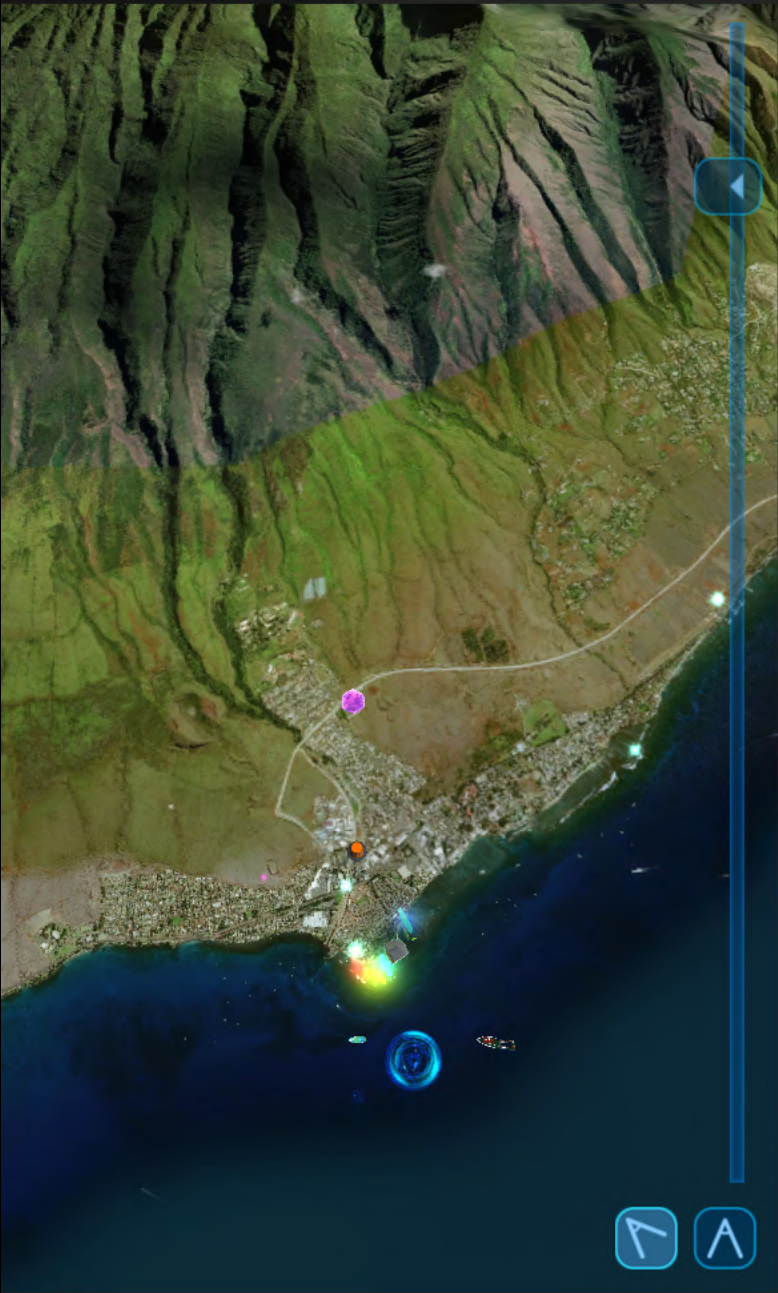

https://www.windy.com/-Hurricane-tracker/hurricanes/hilary?23.039,-117.169,6

Hurricane tracker

Hurricane category 3
Hilary
Wind speed $\rightarrow$ Pressure $\curvearrowright$
100 kt **28.29 inHg**
Forecast model:
NHC-EP UKM ECMWF
Updated 2h 46m ago

Tropical depression 99l
Tropical depression 98l
Tropical depression 90l

Map showing Hurricane Hilary's path over the Pacific Ocean. The hurricane is depicted with a red eye and spiral bands. A dashed white line shows the forecast path. Data points along the path include:
- Tomorrow - 7:00: 71°
- Today - 13:00: 100kt | 28.29inHg
- Today - 7:00: 113kt | 27.85inHg

Map labels: Guerrero Negro, Ciudad Obregón, La Poza Grande, La Paz, Cabo San Lucas, Hermosillo.

Map controls: Radar & Satellite, Wind, Wind gusts, Rain, thunder, Temperature, Clouds, Waves, Air quality, More layers...
Surface, particles animation, pressure, Yesterday - 13:00, webcams previews, More layers...
Saturday 19 - 3 PM, ECMWF 9km, HRRR 3km, GFS 22km, 2 more...
kt 0 5 10 20 30 40 60

© OpenStreetMap contributors